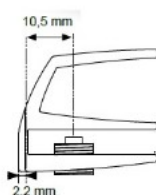

PRODUCT SHEET

Description:

Glass Door Handle "Square", F/Double Doors, L+R, Chrome Pl, F/Glass Thickness 4-6mm, 1 Zamak Screw W/PVC Tip & 1 Zamak, Screw W/ø5x3,5mm

Item number:

17.40.080-0

Units	Box	Carton	HS Code	Barcode
Pair	10	100	8302420090	 5704866072168

Changed from 6.00 mm. to 6.20 mm. 23-04-2012

Screws needed - not on drawing!
One side shown

SISO A/S

Mileparken 11
DK-2740 Skovlunde
Denmark
VAT: DK 24786013

Phone +45 45 830 900

www.siso.dk
siso@siso.dk

Danske Bank
Nytorv Branch
Copenhagen
SWIFT: DABADKKK