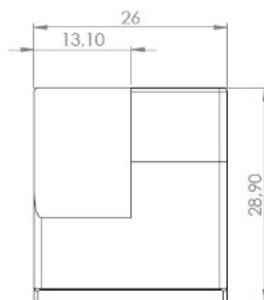

PRODUCT SHEET

Description:

Glass Door Handle "Square", F/Double Doors, L+R, Chrome Pl, F/Glass Thickness 4-6mm, 1 Zamak Screw W/PVC Tip & 1 Zamak, Screw W/ø5x3,5mm

Item number:

17.40.080-0

Units	Box	Carton	HS Code	Barcode
Pair	10	100	8302420090	 5704866072168

Changed from 6.00 mm. to 6.20 mm. 23-04-2012

Screws needed - not on drawing!
One side shown

SISO A/S

Mileparken 11
DK-2740 Skovlunde
Denmark
VAT: DK 24786013

Phone +45 45 830 900

www.siso.dk
siso@siso.dk

Danske Bank
Nytorv Branch
Copenhagen
SWIFT: DABADKKK