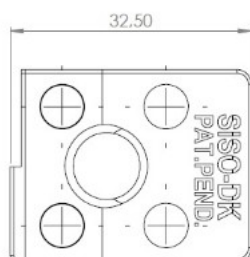

PRODUCT SHEET

Description:

Glass Door Handle "Square", F/Double Doors, L+R, Chrome Pl, F/Glass Thickness 4-6mm, 1 Zamak Screw W/PVC Tip & 1 Zamak, Screw W/ø5x3,5mm

Item number:

17.40.080-0

Units	Box	Carton	HS Code	Barcode
Pair	10	100	8302420090	 5704866072168

Changed from 6.00 mm. to 6.20 mm. 23-04-2012

Screws needed - not on drawing!
One side shown

SISO A/S

Mileparken 11
DK-2740 Skovlunde
Denmark
VAT: DK 24786013

Phone +45 45 830 900

www.siso.dk
siso@siso.dk

Danske Bank
Nytorv Branch
Copenhagen
SWIFT: DABADKKK